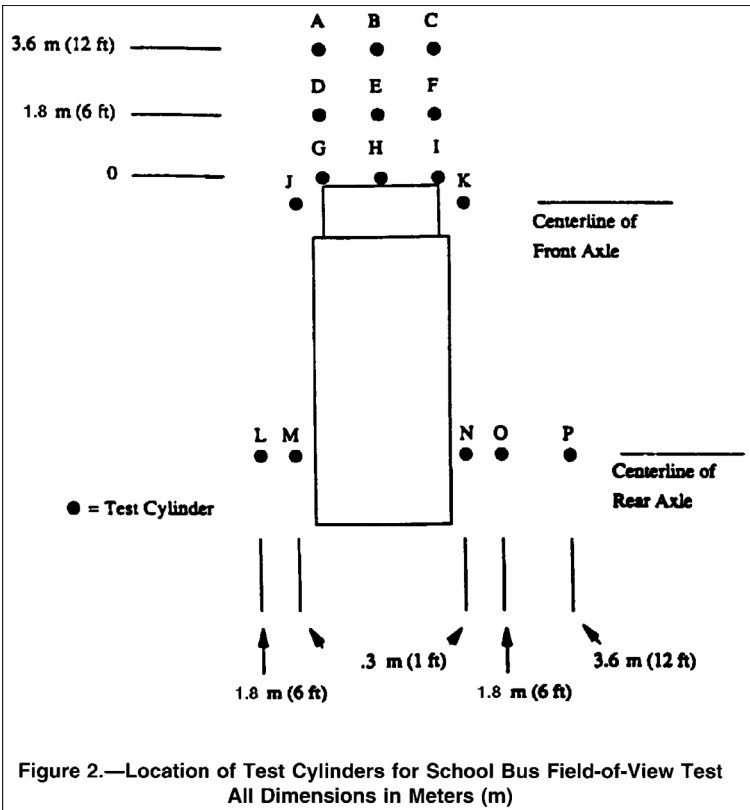

Updated School Bus Mirror Standard

FMVSS #111 adopted to PA-187 of 1990 Amended 2006

All cylinders are 12" by 12" except P.

Cylinder P is 12" by 36".